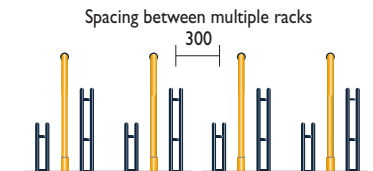

Material Specifications (General)

Rails 32NB (38.0) x 1.5mm Pipe / Powder coated / Hot dipped galvanised finish
Supports Ø19 x 1.2mm Pipe / Powder coated / Hot dipped galvanised finish