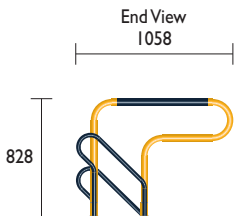

## Compact CBR4SC Flat Pack

**CBR4SC**  
Powder Coated  
**CBR4SCG**  
Hot Dipped Galvanised

Thousands installed

The Compact Security Bicycle Rack is supplied in flatpack for do-it-yourself installation.

Security Rails and Wheel Supports are supplied unattached and can be quickly bolted to the Base Rail to provide Single, Double Sided or Angled units.

Supplied in Flatpack  
(1055 x 855 x 145mm  
CBR4SC weight 23.2kg)

### Material Specifications (General)

Rails 32NB (38.0) x 1.5mm Pipe / Powder coated / Hot dipped galvanised finish  
Supports Ø19 x 1.2mm Pipe / Powder coated / Hot dipped galvanised finish