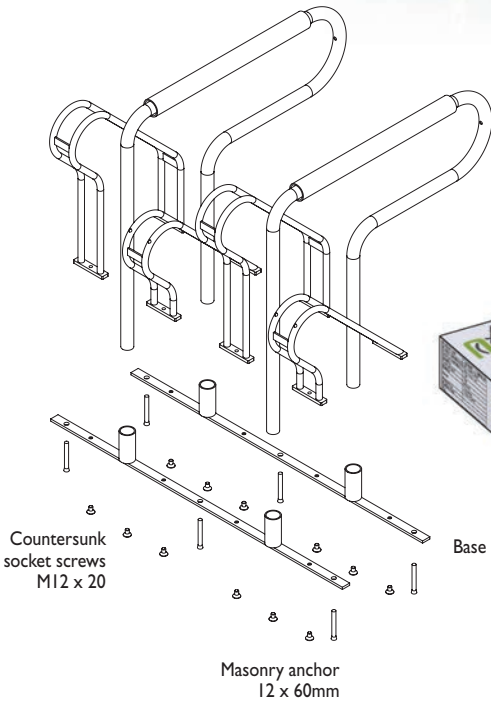

## Compact CBR4SC Flat Pack

**CBR4SC**  
Powder Coated  
**CBR4SCG**  
Hot Dipped Galvanised

Thousands installed

The Compact Security Bicycle Rack is supplied in flatpack for do-it-yourself installation.

Security Rails and Wheel Supports are supplied unattached and can be quickly bolted to the Base Rail to provide Single, Double Sided or Angled units.

Supplied in Flatpack  
(1055 x 855 x 145mm  
CBR4SC weight 23.2kg)

### Material Specifications (General)

Rails 32NB (38.0) x 1.5mm Pipe / Powder coated / Hot dipped galvanised finish  
Supports Ø19 x 1.2mm Pipe / Powder coated / Hot dipped galvanised finish