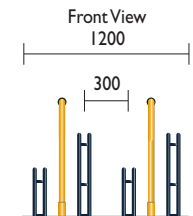

Material Specifications (General)

Rails 32NB (38.0) x 1.5mm Pipe / Powder coated / Hot dipped galvanised finish
Supports Ø19 x 1.2mm Pipe / Powder coated / Hot dipped galvanised finish