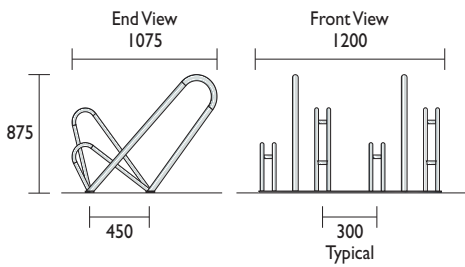

Delta CBR4B

CBR4B
Galvanised
SCBR4B
Stainless Steel