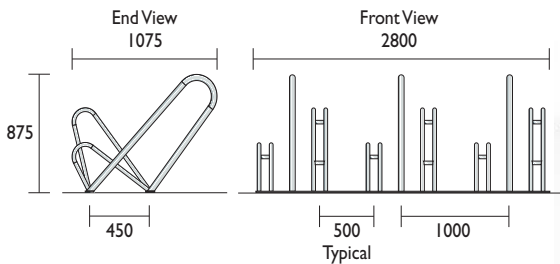

### Material Specifications (General)

Mild steel 32NB (38.0) x 1.5mm / 20NB (25.0) x 1.2mm Pipe / Hot dipped galvanised  
Stainless steel 32NB (38.0) x 1.5mm / 20NB (25.0) x 1.2mm Pipe / Linished