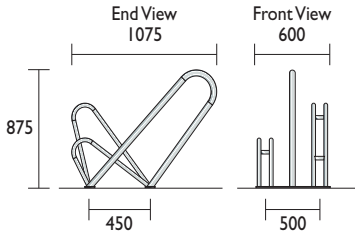

Bicycle Racks > Horizontal

Product Range

1300 780 450

Delta CBR2B

CBR2B
Galvanised
SCBR2B
Stainless Steel

VANDAL RESISTANT